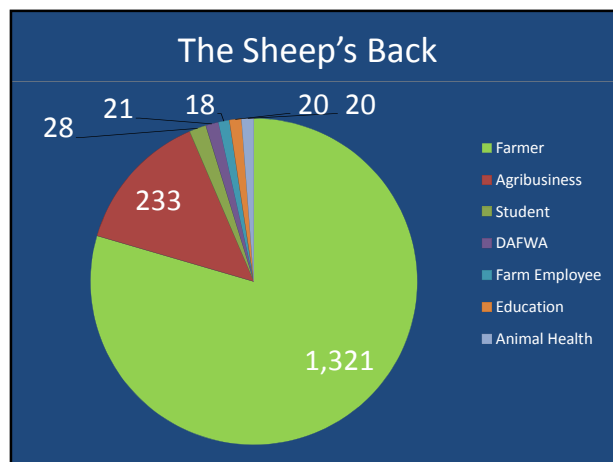

**Sheep Easy 2016**  
#sheepeasy2016

Alex Coole  
Chair  
The Sheep's Back Producer Advisory Panel

- ### The Sheep's Back
- Newsletters in depth analysis
  - Seminars on seasonal issues
  - Events (Sheep Easy 2016)
  - Emails with topical content